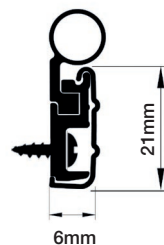

Door Stop & Window Seals

Sealmaster®

SEALMASTER BLIZZARD

For heads & jambs of internal doors, external doors & hinged casement windows

SCS/094

SAG/097

SBG/097

SA with 089

SB with 089

SC with 093

SB with 089

SA with 097

SB with 097

SC with 094

SD with 094

Standard Options	089	097	093	094
Satin Silver (16mm) - SCS			SCS/093	SCS/094
Satin Gold (16mm) - SCG			SCG/093	SCG/094
Satin Silver (16mm) - SDS			SDS/093	SDS/094
Satin Gold (16mm) - SDG			SDG/093	SDG/094

The Blizzard seal carrier is available in 2 sizes of 16 or 21mm wide. The 16mm holders (sections SC & SD) are ideal for situations where the seal sections are to be butt jointed whereas the 21mm holders (sections SA & SB) are designed to accommodate mitred jointing.

The base holder, which accommodates one of the range of flexible neoprene seal inserts, is screw fixed to the required surface.

These screw fixings are then hidden by the cover section, which is available in a choice of finishes to match the Sealmaster threshold sections e.g. Blizzard SAS/089 matches Smartseal TAS/WAS.