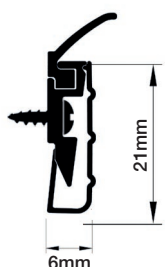

Door Stop & Window Seals

Sealmaster®

SEALMASTER BLIZZARD

For heads & jambs of internal doors, external doors & hinged casement windows

SCS/094

SAG/097

SBG/097

SA with 089

SB with 089

SC with 093

SB with 089

SA with 097

SB with 097

SC with 094

SD with 094

Standard Options	089	097	093	094
Satin Silver (16mm) - SCS			SCS/093	SCS/094
Satin Gold (16mm) - SCG			SCG/093	SCG/094
Satin Silver (16mm) - SDS			SDS/093	SDS/094
Satin Gold (16mm) - SDG			SDG/093	SDG/094

The Blizzard seal carrier is available in 2 sizes of 16 or 21mm wide. The 16mm holders (sections SC & SD) are ideal for situations where the seal sections are to be butt jointed whereas the 21mm holders (sections SA & SB) are designed to accommodate mitred jointing.

The base holder, which accommodates one of the range of flexible neoprene seal inserts, is screw fixed to the required surface.

These screw fixings are then hidden by the cover section, which is available in a choice of finishes to match the Sealmaster threshold sections e.g. Blizzard SAS/089 matches Smartseal TAS/WAS.