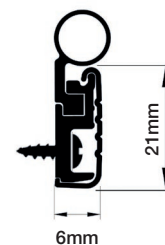

Door Stop & Window Seals

Sealmaster®

SEALMASTER BLIZZARD

For heads & jambs of internal doors, external doors & hinged casement windows

SCS/094

SAG/097

SBG/097

SA with 089

SB with 089

SC with 093

SB with 089

SA with 097

SB with 097

SC with 094

SD with 094

Standard Options	089	097	093	094
Satin Silver (16mm) - SCS			SCS/093	SCS/094
Satin Gold (16mm) - SCG			SCG/093	SCG/094
Satin Silver (16mm) - SDS			SDS/093	SDS/094
Satin Gold (16mm) - SDG			SDG/093	SDG/094

The Blizzard seal carrier is available in 2 sizes of 16 or 21mm wide. The 16mm holders (sections SC & SD) are ideal for situations where the seal sections are to be butt jointed whereas the 21mm holders (sections SA & SB) are designed to accommodate mitred jointing.

The base holder, which accommodates one of the range of flexible neoprene seal inserts, is screw fixed to the required surface.

These screw fixings are then hidden by the cover section, which is available in a choice of finishes to match the Sealmaster threshold sections e.g. Blizzard SAS/089 matches Smartseal TAS/WAS.