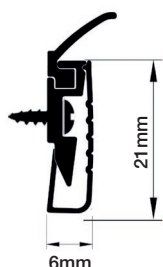

SB with 089

SC with 093

SB with 089

SA with 097

SB with 097

SC with 094

SD with 094

Standard Options	089	097	093	094
Satin Silver (16mm) - SCS			SCS/093	SCS/094
Satin Gold (16mm) - SCG			SCG/093	SCG/094
Satin Silver (16mm) - SDS			SDS/093	SDS/094
Satin Gold (16mm) - SDG			SDG/093	SDG/094

Door Stop & Window Seals

Sealmaster®

SEALMASTER BLIZZARD

For heads & jambs of internal doors, external doors & hinged casement windows

SAG/097

SBS/097

SAS/089

APPLICATIONS

The Blizzard seal carrier is available in 2 sizes of 16 or 21mm wide. The 16mm holders (sections SC & SD) are ideal for situations where the seal sections are to be butt jointed whereas the 21mm holders (sections SA & SB) are designed to accommodate mitred jointing.

The base holder, which accommodates one of the range of flexible neoprene seal inserts, is screw fixed to the required surface.

These screw fixings are then hidden by the cover section, which is available in a choice of finishes to match the Sealmaster threshold sections e.g. Blizzard SAS/089 matches Smartseal TAS/WAS.