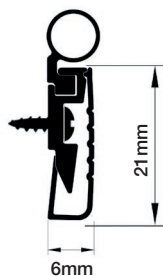

Door Stop & Window Seals

Sealmaster®

SEALMASTER BLIZZARD

For heads & jambs of internal doors, external doors & hinged casement windows

SCS/094

SAG/097

SBG/097

SA with 089

SB with 089

SC with 093

SB with 089

SA with 097

SB with 097

SC with 094

SD with 094

Standard Options	089	097	093	094
Satin Silver (16mm) - SCS			SCS/093	SCS/094
Satin Gold (16mm) - SCG			SCG/093	SCG/094
Satin Silver (16mm) - SDS			SDS/093	SDS/094
Satin Gold (16mm) - SDG			SDG/093	SDG/094

The Blizzard seal carrier is available in 2 sizes of 16 or 21mm wide. The 16mm holders (sections SC & SD) are ideal for situations where the seal sections are to be butt jointed whereas the 21mm holders (sections SA & SB) are designed to accommodate mitred jointing.

e.g. Sealmaster Blizzard SAS/089 to suit door inmm high bymm wide opening.

Standard Options	089	097	093	094
Satin Silver (21mm) - SAS	SAS/089	SAS/097		
Satin Gold (21mm) -SAG	SAG/097	SAG/097		
Satin Silver (21mm) - SBS	SBS/089	SBS/097		
Satin Gold (21mm) - SBG	SBG/089	SBG/097		