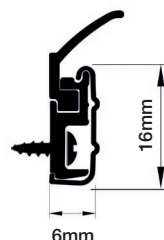

SB with 089

SC with 093

SB with 089

SA with 097

SB with 097

SC with 094

SD with 094

Standard Options	089	097	093	094
Satin Silver (16mm) - SCS			SCS/093	SCS/094
Satin Gold (16mm) - SCG			SCG/093	SCG/094
Satin Silver (16mm) - SDS			SDS/093	SDS/094
Satin Gold (16mm) - SDG			SDG/093	SDG/094

Door Stop & Window Seals

Sealmaster®

SEALMASTER BLIZZARD

For heads & jambs of internal doors, external doors & hinged casement windows

SAG/097

SBS/097

SAS/089

APPLICATIONS

The Blizzard seal carrier is available in 2 sizes of 16 or 21mm wide. The 16mm holders (sections SC & SD) are ideal for situations where the seal sections are to be butt jointed whereas the 21mm holders (sections SA & SB) are designed to accommodate mitred jointing.

The base holder, which accommodates one of the range of flexible neoprene seal inserts, is screw fixed to the required surface.

These screw fixings are then hidden by the cover section, which is available in a choice of finishes to match the Sealmaster threshold sections e.g. Blizzard SAS/089 matches Smartseal TAS/WAS.