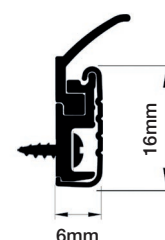

SB with 089

SC with 093

SB with 089

SA with 097

SB with 097

SC with 094

SD with 094

Standard Options	089	097	093	094
Satin Silver (16mm) - SCS			SCS/093	SCS/094
Satin Gold (16mm) - SCG			SCG/093	SCG/094
Satin Silver (16mm) - SDS			SDS/093	SDS/094
Satin Gold (16mm) - SDG			SDG/093	SDG/094

The Blizzard seal carrier is available in 2 sizes of 16 or 21mm wide. The 16mm holders (sections SC & SD) are ideal for situations where the seal sections are to be butt jointed whereas the 21mm holders (sections SA & SB) are designed to accommodate mitred jointing.

The base holder, which accommodates one of the range of flexible neoprene seal inserts, is screw fixed to the required surface.

These screw fixings are then hidden by the cover section, which is available in a choice of finishes to match the Sealmaster threshold sections e.g. Blizzard SAS/089 matches Smartseal TAS/WAS.