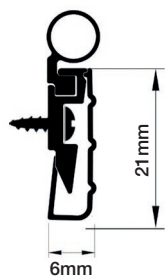

Door Stop & Window Seals

Sealmaster®

SEALMASTER BLIZZARD

For heads & jambs of internal doors, external doors & hinged casement windows

SCS/094

SAG/097

SBG/097

SA with 089

SB with 089

SC with 093

SB with 089

SA with 097

SB with 097

SC with 094

SD with 094

Standard Options	089	097	093	094
Satin Silver (16mm) - SCS			SCS/093	SCS/094
Satin Gold (16mm) - SCG			SCG/093	SCG/094
Satin Silver (16mm) - SDS			SDS/093	SDS/094
Satin Gold (16mm) - SDG			SDG/093	SDG/094

The Blizzard seal carrier is available in 2 sizes of 16 or 21mm wide. The 16mm holders (sections SC & SD) are ideal for situations where the seal sections are to be butt jointed whereas the 21mm holders (sections SA & SB) are designed to accommodate mitred jointing.

The base holder, which accommodates one of the range of flexible neoprene seal inserts, is screw fixed to the required surface.

These screw fixings are then hidden by the cover section, which is available in a choice of finishes to match the Sealmaster threshold sections e.g. Blizzard SAS/089 matches Smartseal TAS/WAS.