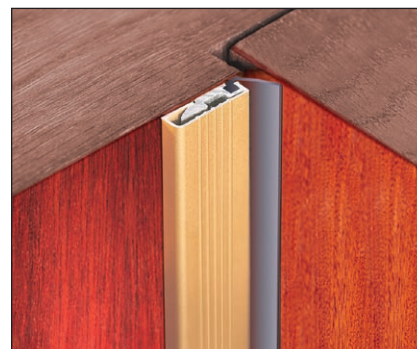

Door Stop & Window Seals

Sealmaster®

SEALMASTER BLIZZARD

For heads & jambs of internal doors, external doors & hinged casement windows

SCS/094

SAG/097

SBG/097

SA with 089

SB with 089

SC with 093

SB with 089

SA with 097

SB with 097

SC with 094

SD with 094

Standard Options	089	097	093	094
Satin Silver (16mm) - SCS			SCS/093	SCS/094
Satin Gold (16mm) - SCG			SCG/093	SCG/094
Satin Silver (16mm) - SDS			SDS/093	SDS/094
Satin Gold (16mm) - SDG			SDG/093	SDG/094

A surface mounted stop seal with hidden fixings, suitable for both internal and external single action doors. Blizzard seals are also suitable for single action casement windows.

FEATURES & BENEFITS

Blizzard seals are suitable for the jambs and heads of door frames and can be used in conjunction with any Sealmaster threshold seal to provide a high performance weather, draught proofing, acoustic and light sealing solution.

The base holder, which accommodates one of the range of flexible neoprene seal inserts, is screw fixed to the required surface.

These screw fixings are then hidden by the cover section, which is available in a choice of finishes to match the Sealmaster threshold sections e.g. Blizzard SAS/089 matches Smartseal TAS/WAS.